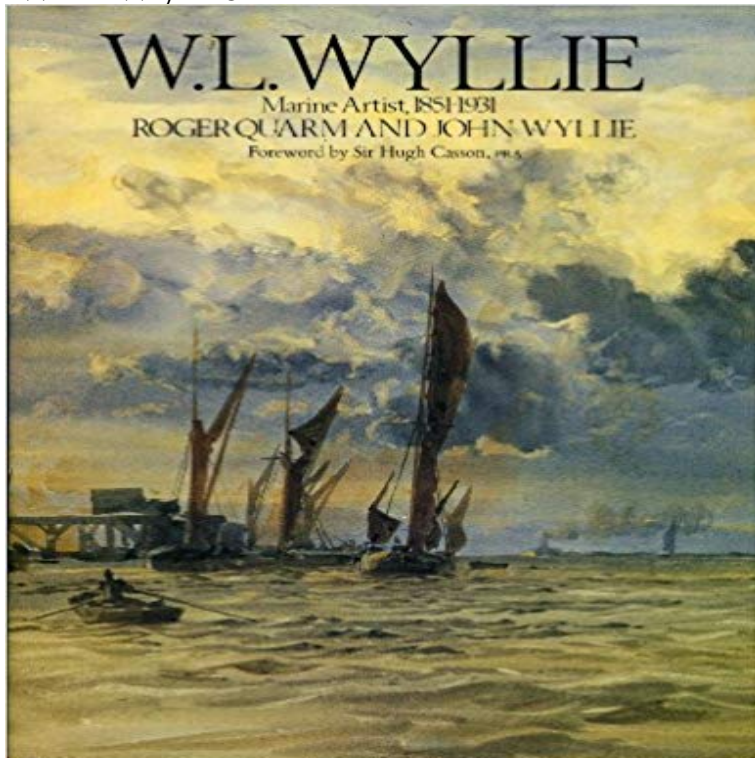

W L Wyllie

Wyllie is noted for his depictions of naval subjects and engagements of 1914-1918. This book presents for the first time a balanced and thoroughly illustrated general assessment of an artist in the great tradition of British marine art.