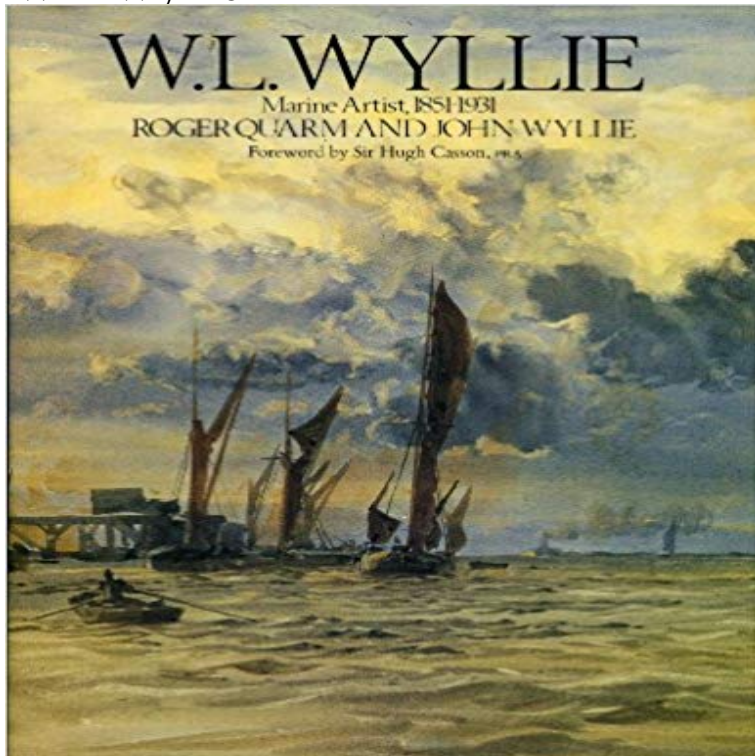

W L Wyllie

Wyllie is noted for his depictions of naval subjects and engagements of 1914-1918. This book presents for the first time a balanced and thoroughly illustrated general assessment of an artist in the great tradition of British marine art.