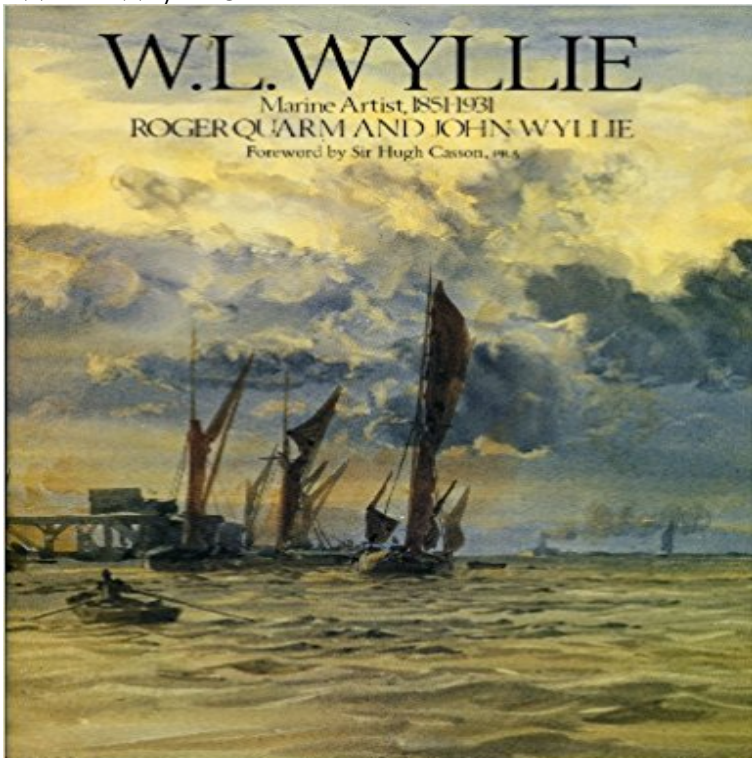

## W L Wyllie

Wyllie is noted for his depictions of naval subjects and engagements of 1914-1918. This book presents for the first time a balanced and thoroughly illustrated general assessment of an artist in the great tradition of British marine art.