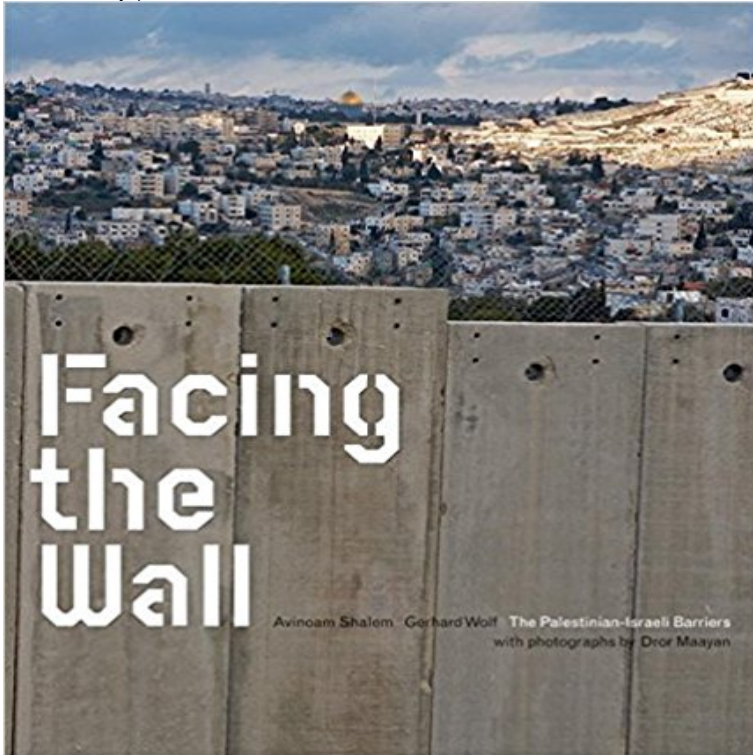

Facing the Wall: The Israeli Palestinian Wall

A collaboration between Avinoam Shalem, Gerhard Wolf and Dror Maayan, Facing the Wall positions the Israeli-Palestinian Wall as an object of artistic desire, a canvas on which artists--Palestinian, Israeli or international--display their messages. Working between 2006 and 2009, mainly in Jerusalem, Bethlehem and Ramallah, the trio documented graffiti paintings on both sides of the wall.