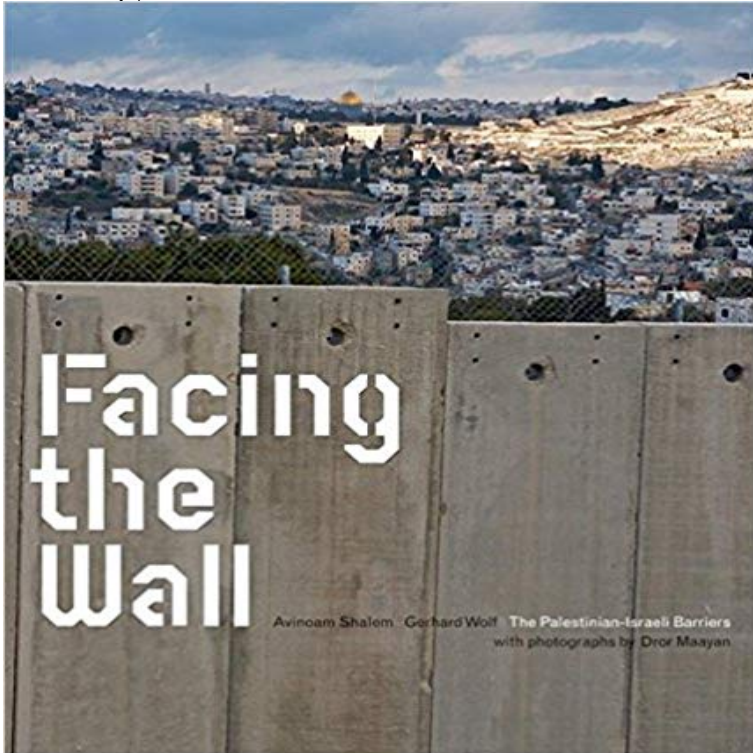

## Facing the Wall: The Israeli Palestinian Wall

A collaboration between Avinoam Shalem, Gerhard Wolf and Dror Maayan, Facing the Wall positions the Israeli-Palestinian Wall as an object of artistic desire, a canvas on which artists--Palestinian, Israeli or international--display their messages. Working between 2006 and 2009, mainly in Jerusalem, Bethlehem and Ramallah, the trio documented graffiti paintings on both sides of the wall.