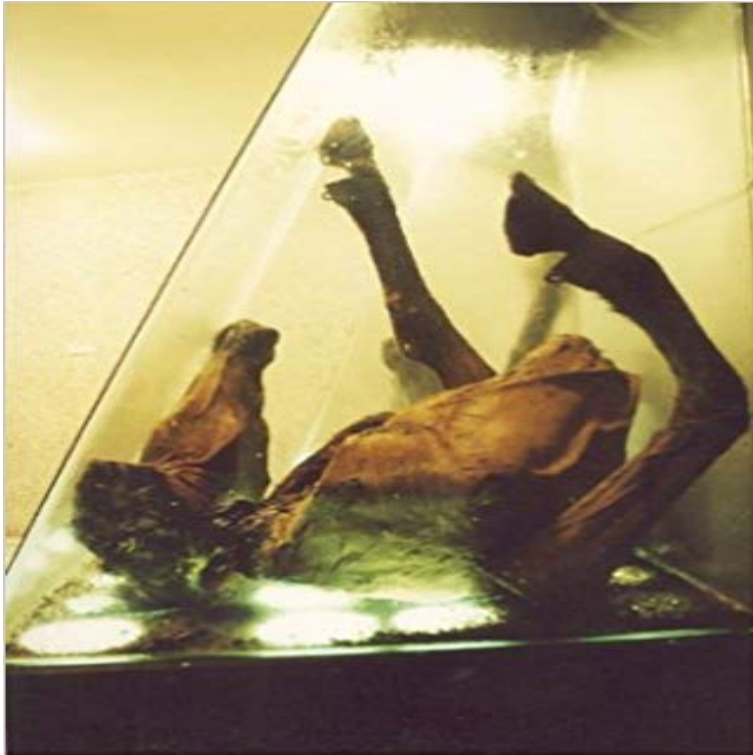

Semefo

Mexico City-based art group SEMEFO (Forensic Medical Service) was founded in 1989 and dissolved in 1999. Rising from the underground into the mainstream art scene, SEMEFO referenced death and violence in urban life, using such materials as horse cadavers, the clothes of murdered women, and morgue containers in their work. This book documents the ten-year history of this art collective.