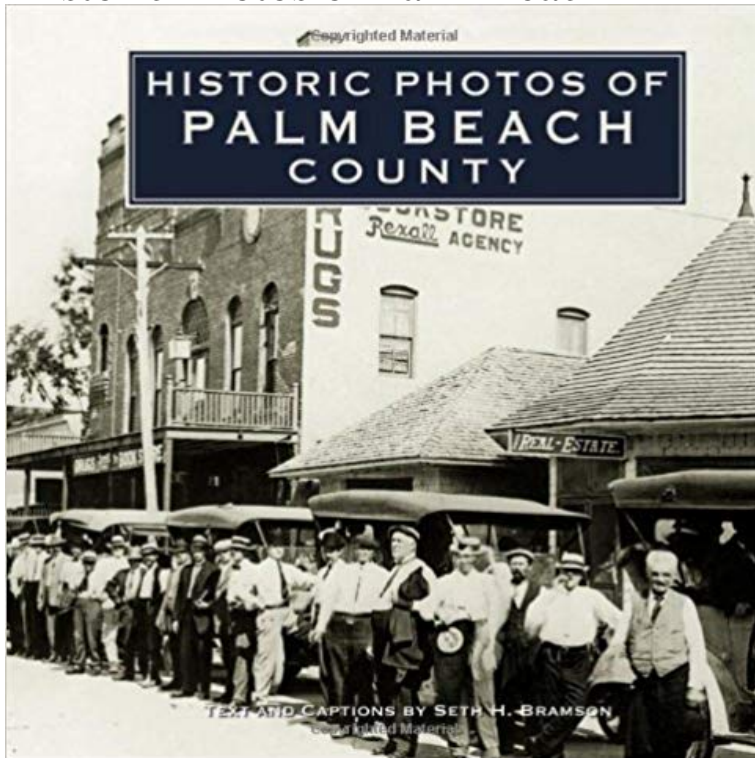

Historic Photos of Palm Beach

Palm Beach is known all over the world as a place synonymous with the Good Life. Named for the beautiful beaches and trees lining the area, Palm Beach was first founded in 1909. As the epicenter of fashion for the elite social season, Palm Beach has attracted tourists and new residents alike for many years! For everyone from Hollywood stars to heads of state, from literary and artistic icons to millionaires and international business magnates, the allure of this lush area has been irresistible. The perfect coffee-table book, *Historic Photos of Palm Beach* contains nearly 200 photographs collected from Florida's top historic archives.