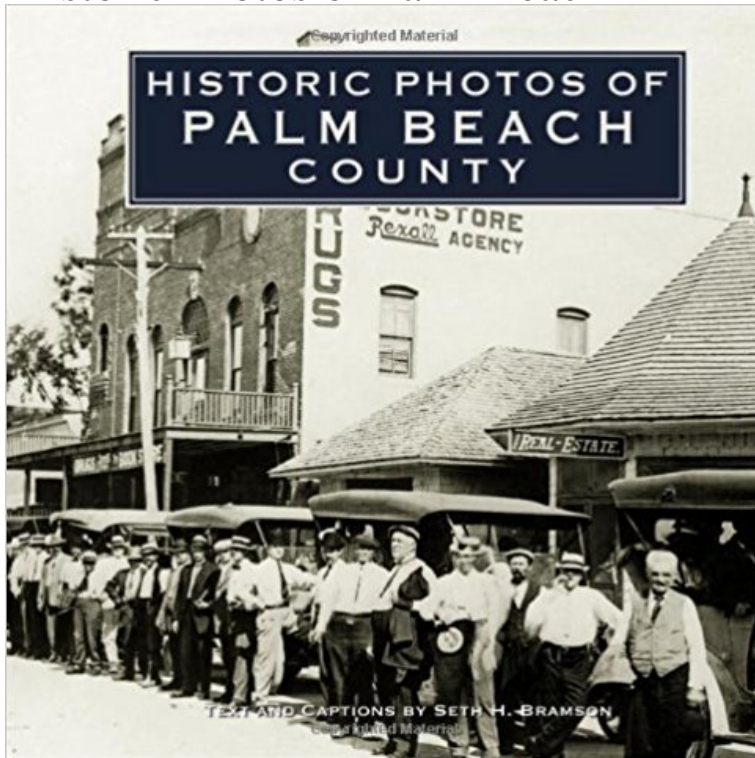

## Historic Photos of Palm Beach

Palm Beach is known all over the world as a place synonymous with the Good Life. Named for the beautiful beaches and trees lining the area, Palm Beach was first founded in 1909. As the epicenter of fashion for the elite social season, Palm Beach has attracted tourists and new residents alike for many years! For everyone from Hollywood stars to heads of state, from literary and artistic icons to millionaires and international business magnates, the allure of this lush area has been irresistible. The perfect coffee-table book, *Historic Photos of Palm Beach* contains nearly 200 photographs collected from Florida's top historic archives.