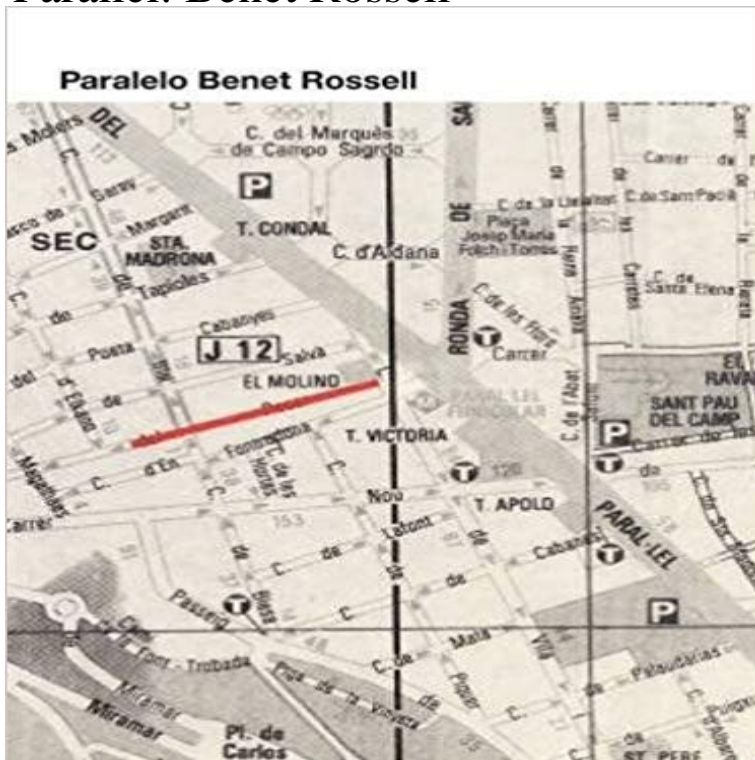

Parallel: Benet Rossell

This exhibition of the work of Benet Rossell (Ager, 1937) concentrates on two strains of this multifaceted artists vast production: his films and his calligraphies or micrographs. The show offers an interrupted, fragmented vision of his work, one that avoids the conventions of the chronological retrospective and provides several ways into a work constructed as an inter-crossing of languages and media. Though early on he studied law, economics and sociology, Benet Rossell soon took an interest in art. His work includes an array of disciplines, from drawing and signic writing, painting and the occasional tapestry or ceramic piece, to art action and performance, experimental and commercial film, poetry and theatre, and others.