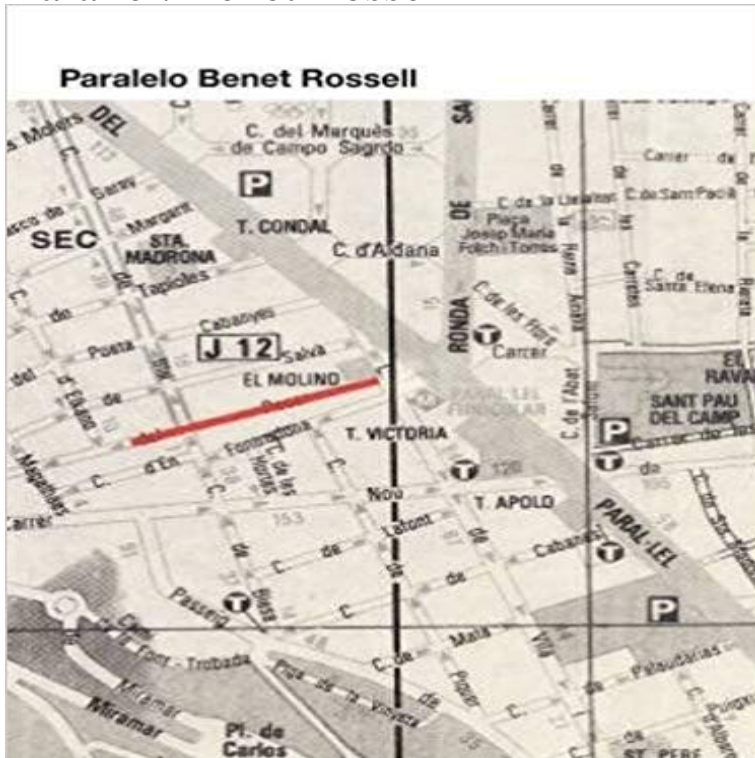

Parallel: Benet Rossell

This exhibition of the work of Benet Rossell (Ager, 1937) concentrates on two strains of this multifaceted artists vast production: his films and his calligraphies or micrographs. The show offers an interrupted, fragmented vision of his work, one that avoids the conventions of the chronological retrospective and provides several ways into a work constructed as an inter-crossing of languages and media. Though early on he studied law, economics and sociology, Benet Rossell soon took an interest in art. His work includes an array of disciplines, from drawing and signic writing, painting and the occasional tapestry or ceramic piece, to art action and performance, experimental and commercial film, poetry and theatre, and others.