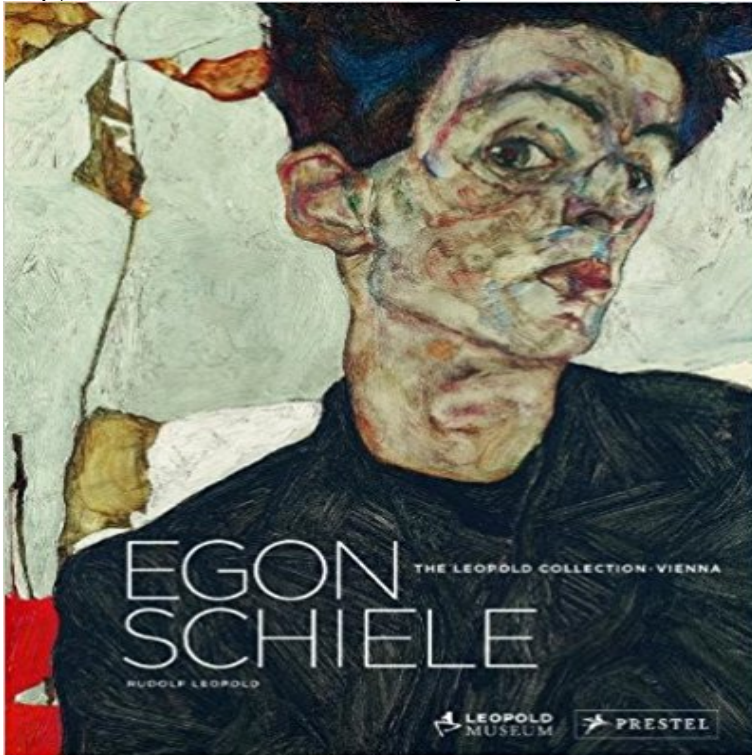

## Egon Schiele: The Leopold Collection, Vienna

The Leopold Museum in Vienna is a Mecca for devotees of Egon Schiele as it houses the worlds largest permanent collection of the artists works. Comprising works from 1905 to 1918, the year of Schieles death, this book features large-scale reproductions that allow readers to closely examine the artists extraordinary use of line and colour. Presented chronologically, these works on paper are accompanied by insightful commentary. An introduction and biography of Schiele by Rudolf Leopold discuss the artists influences, his controversial career, and his place in the pantheon of twentieth-century artists.

[\[PDF\] Meticulous Re-color Landscape Painting Method -Chinese Painting Techniques \(Chinese Edition\)](#)

[\[PDF\] The Dress of the People: Everyday Fashion in Eighteenth-Century England](#)

[\[PDF\] A method for assessing carbon stocks, carbon sequestration, and greenhouse-gas fluxes in ecosystems of the United States under present conditions and ... Scientific Investigations Report 2010-5233](#)