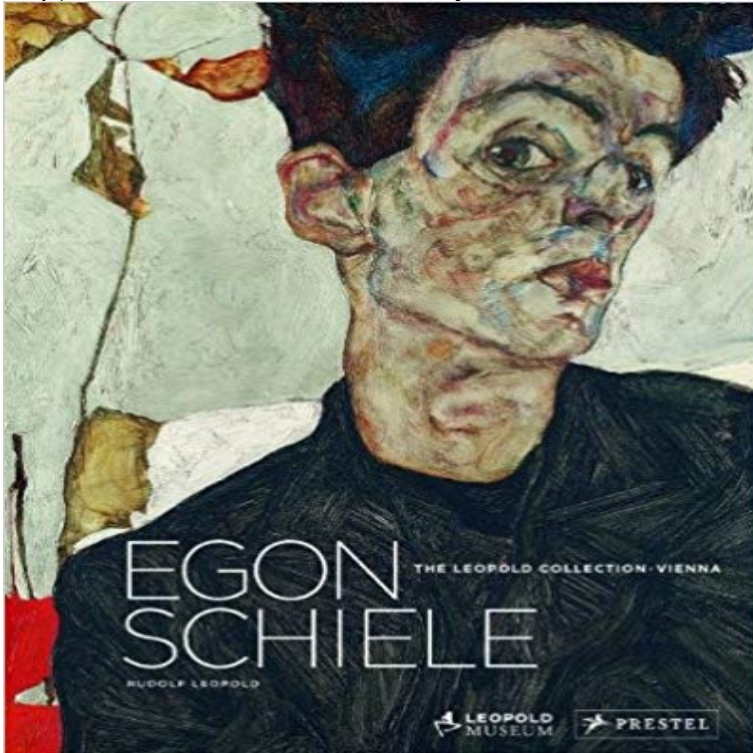

## Egon Schiele: The Leopold Collection, Vienna

The Leopold Museum in Vienna is a Mecca for devotees of Egon Schiele as it houses the worlds largest permanent collection of the artists works. Comprising works from 1905 to 1918, the year of Schieles death, this book features large-scale reproductions that allow readers to closely examine the artists extraordinary use of line and colour. Presented chronologically, these works on paper are accompanied by insightful commentary. An introduction and biography of Schiele by Rudolf Leopold discuss the artists influences, his controversial career, and his place in the pantheon of twentieth-century artists.

[\[PDF\] Meticulous Re-color Landscape Painting Method -Chinese Painting Techniques \(Chinese Edition\)](#)

[\[PDF\] The Dress of the People: Everyday Fashion in Eighteenth-Century England](#)

[\[PDF\] A method for assessing carbon stocks, carbon sequestration, and greenhouse-gas fluxes in ecosystems of the United States under present conditions and ... Scientific Investigations Report 2010-5233](#)