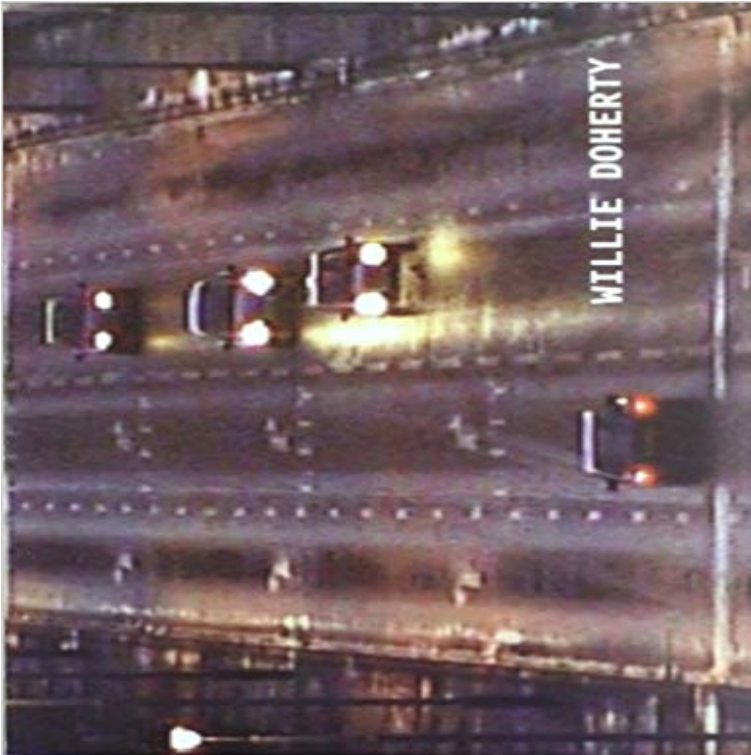

Dark Stains

Published on the occasion of an exhibition at Kold Mitxelena Kulturunea, Donostia - San Sebastian, Spain.

[\[PDF\] Prevention and Control of Enterohaemorrhagic Escherichia Coli \(EHEC\) Infections: WHO Consultation Report](#)

[\[PDF\] The Rose of the West](#)

[\[PDF\] HOT PICTURES OF INNOCENT GIRLS part 4](#)

[\[PDF\] Argentine Indian Art \(Dover Pictorial Archive\)](#)

[\[PDF\] Campana Brothers: Complete Works \(So Far\)](#)