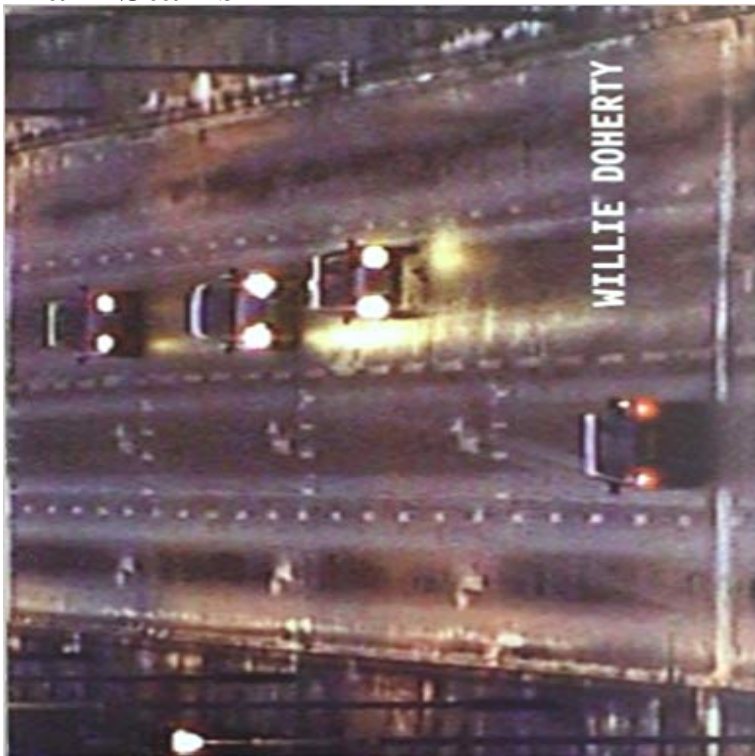

Dark Stains

Published on the occasion of an exhibition at Kold Mitxelena Kulturunea, Donostia - San Sebastian, Spain.

[\[PDF\] Prevention and Control of Enterohaemorrhagic Escherichia Coli \(EHEC\) Infections: WHO Consultation Report](#)