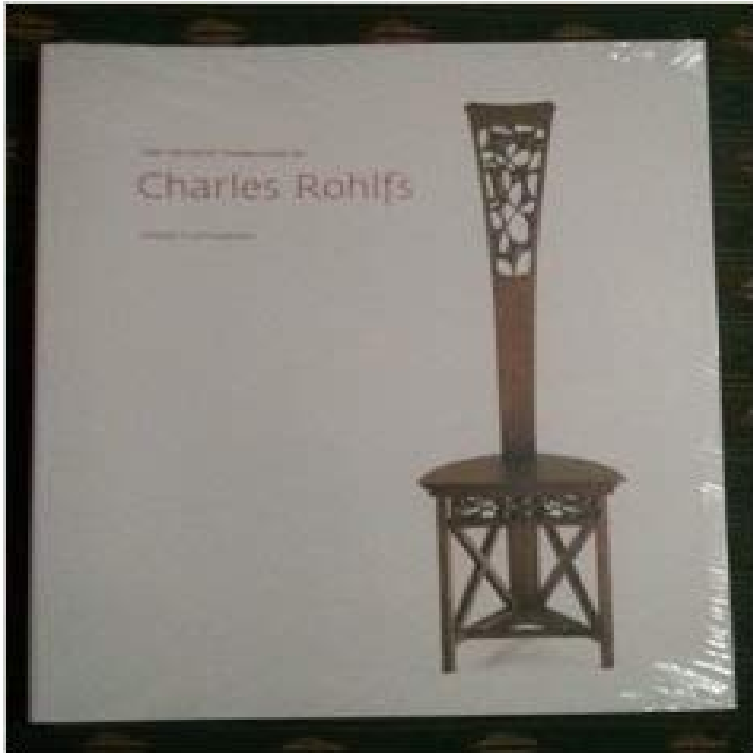

The Artistic Furniture of Charles Rohlfs

This is a brand new book, factory sealed, still in shrink wrap. Shipping every day with free delivery confirmation from Texas. First edition 2008 Yale University Press.

the turn of the twentieth century. Praised by the international press and **9780300145465: The Artistic Furniture of Charles Rohlfs** Providing a comprehensive overview of this enigmatic mans life and work is thus the goal of The Artistic Furniture of Charles Rohlfs. An exhibition catalogue **The Artistic Furniture of Charles Rohlfs - Metropolitan Museum of Art** Charles Rohlfs (American, 1853-1936) Corner Chair, 1898-1899. Oak 28 7/8 x 19 x 19 in. (73.34 x 48.26 x 48.26 cm) Dallas Museum of Art, Promised Gift of **Joseph Cunningham** **The Artistic Furniture of Charles Rohlfs**