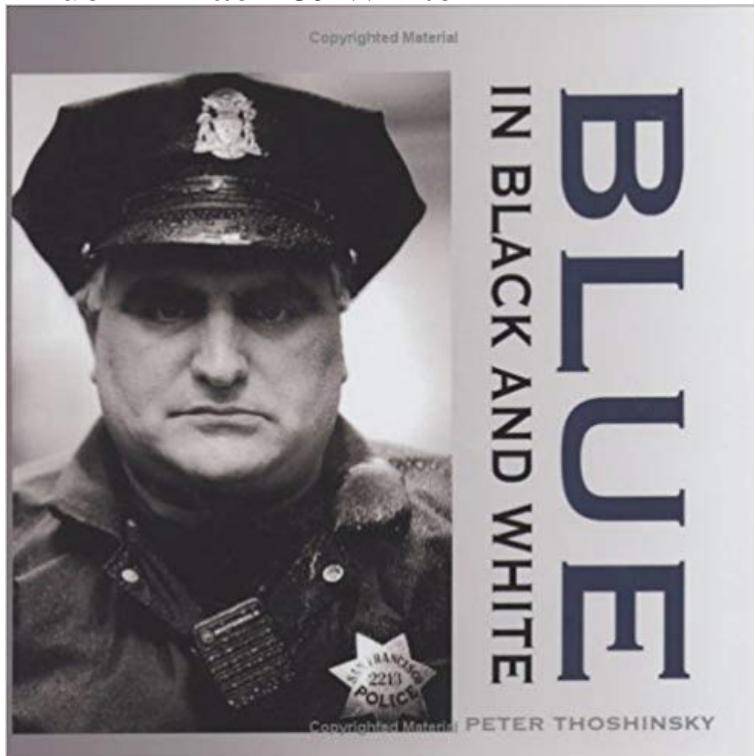

Blue in Black & White

Blue In Black and White, by Sgt. Pete Thoshinsky, is a dramatic new photographic collection, with narratives, featuring members of the San Francisco Police Department; a chronicle of life and law enforcement on the streets of San Francisco. Sgt. Pete Thoshinsky, a 22-year veteran of the SFPD, is well-known for his dramatic photographic images of San Francisco law enforcement, with a permanent display at the Hall of Justice, 4th Floor. This gorgeous, 10 x 10 hardbound volume contains nearly 200 pages of clear, easy-to-read text and detailed black and white images ? the perfect gift for all SFPD members, retirees and law enforcement collectors.