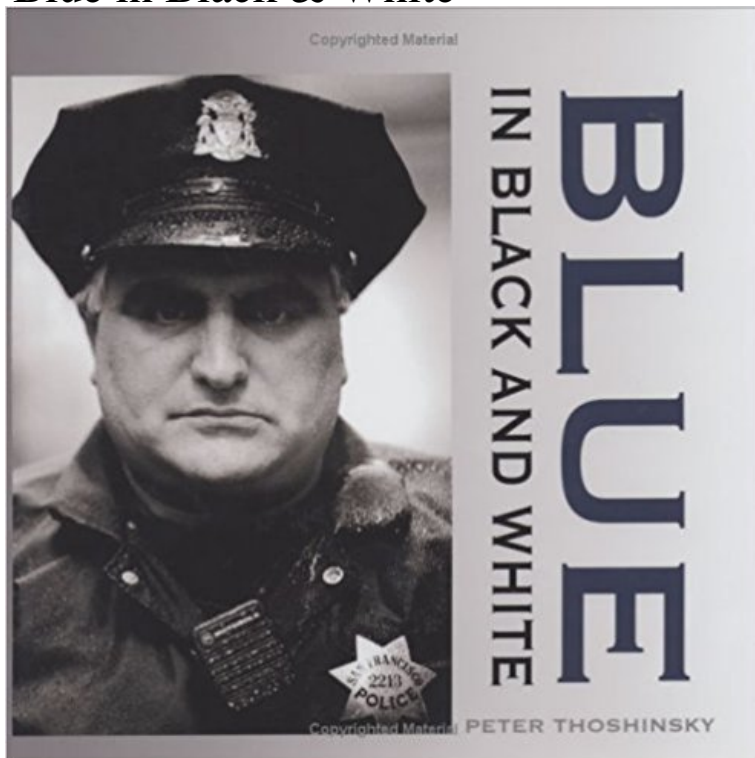

Blue in Black & White

Blue In Black and White, by Sgt. Pete Thoshinsky, is a dramatic new photographic collection, with narratives, featuring members of the San Francisco Police Department; a chronicle of life and law enforcement on the streets of San Francisco. Sgt. Pete Thoshinsky, a 22-year veteran of the SFPD, is well-known for his dramatic photographic images of San Francisco law enforcement, with a permanent display at the Hall of Justice, 4th Floor. This gorgeous, 10 x 10 hardbound volume contains nearly 200 pages of clear, easy-to-read text and detailed black and white images ? the perfect gift for all SFPD members, retirees and law enforcement collectors.