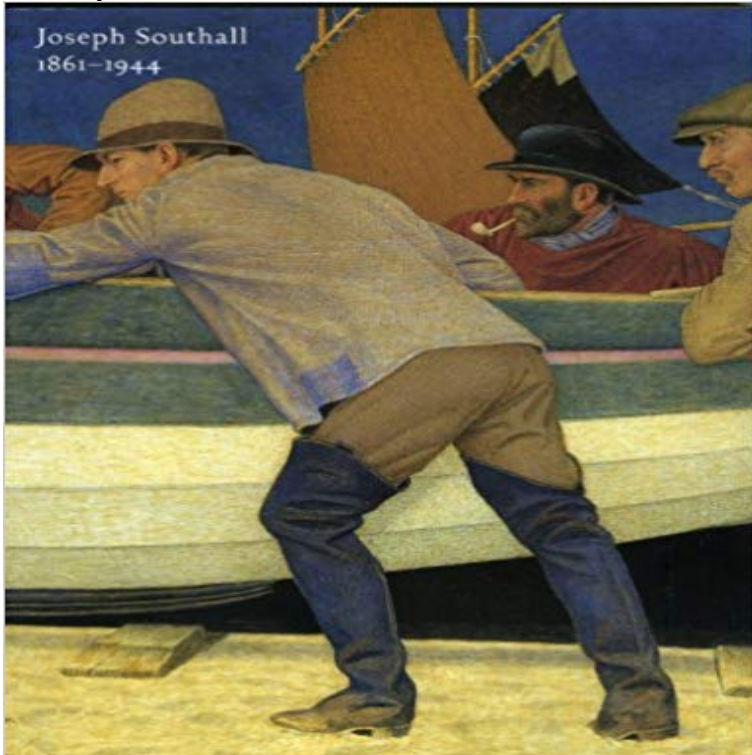

## Joseph Southall 1861-1944

Joseph Southall is perhaps the most important Arts and Crafts painter. Born in Nottingham in 1861, Southall spent most of his life in Birmingham, where he originally trained to be an architect, before falling under the spell of John Ruskin and switching his interests to painting. He played a key role in the revival of the mediaeval techniques of tempera and fresco painting. This book shows a wide variety of work produced by Southall during his lifetime. As well as superb watercolours of England, there are also scenes from the Italian lakes and Tuscany; several images of sailing barques in the harbour at Fowey in Cornwall and a number of works done at Southwold in Suffolk, where the Southalls spent every July. These range from tempera paintings of local fishermen and their boats to delightful pencil and chalk studies of elegant ladies and children playing on the beach.